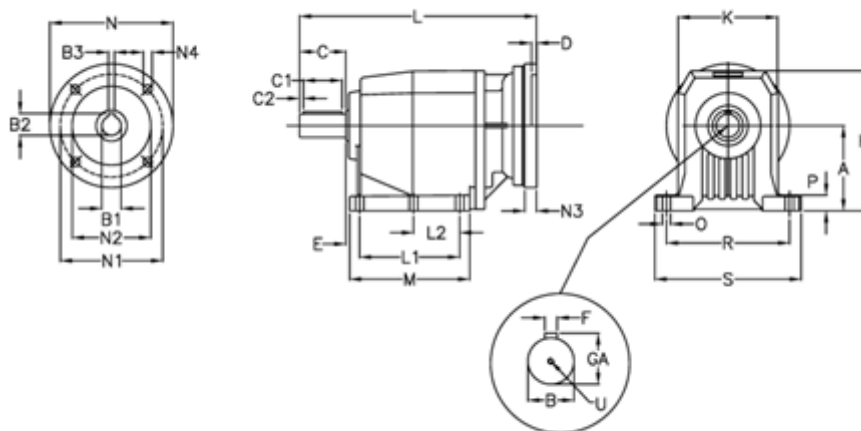

Data Sheet

Article number: 40600705221250
Description: Helical gearbox
C703P-52,2-P132B5

Measures

| | | | |
|-----------|------------|-----------|------------|
| A = 210 | D = 5.0 | L2 = 0.0 | P = 30 |
| B = 60 | E = 25 | M = 222.0 | R = 300 |
| B1 = 38 | F = 18 | N = 300 | S = 350 |
| B2 = 41.3 | GA = 64.0 | N1 = 265 | U = M20x42 |
| B3 = 10 | H = 349 | N2 = 230 | |
| C = 120 | K = 262 | N3 = 16 | |
| C1 = 90 | L = 519.5 | N4 = 14 | |
| C2 = 15 | L1 = 165.0 | O = 22 | |